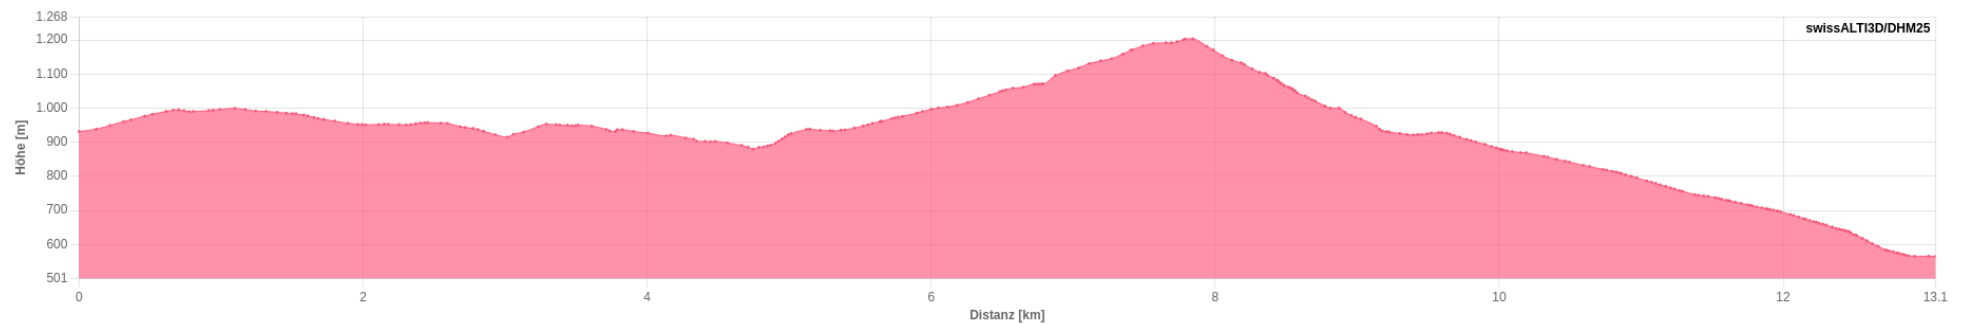

Wanderung Passwang – Hohe Winde - Beinwil

<https://s.geo.admin.ch/30hergnzqgn1>

↓ -366.50m ↑ 468.40m ↓ 834.90m ^ 1'204m ∨ 565.00m ↻ 13.07km ↗ 13.17km ⌚ 3h 47min