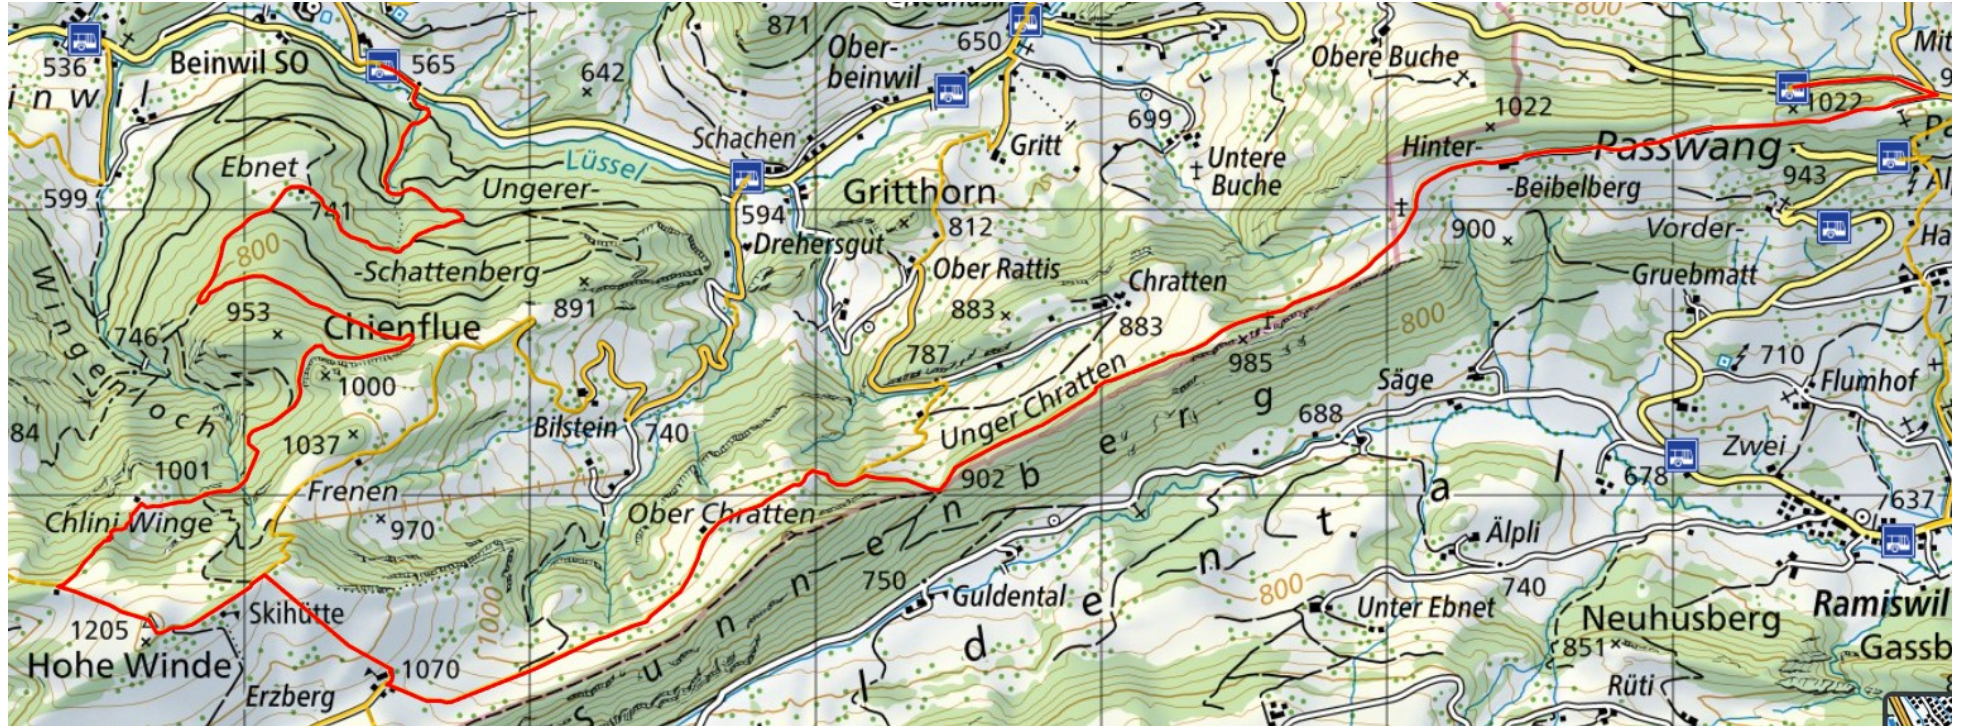

Wanderung Passwang – Hohe Winde - Beinwil

<https://s.geo.admin.ch/30hergnzqgn1>

↓ -366.50m ↑ 468.40m ↓ 834.90m ^ 1'204m ∨ 565.00m ↻ 13.07km ↗ 13.17km ⌚ 3h 47min